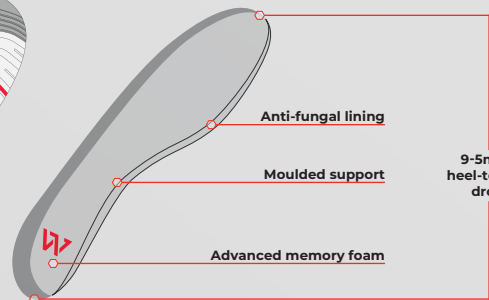

CHELSEA SERIES

BROWN SKU: WS1120
BLACK SKU: WS1130

SB SR FO

Famous for its effortless wear and proven durability, the Wright® Chelsea combines premium full grain leather with elasticated side gussets and pull tabs for easy slip-on performance. Built for comfort and safety, it's completed with a High-Performance innersole for dependable support – trusted by those who need to move fast and stay protected.

SB

SR

SLIP RESISTANT

STEEL TOE CAP

BROWN

BLACK

ORIGINAL SOLE

HIGH-PERFORMANCE INSOLE

9-5mm heel-to-toe drop

TECHNICAL SPECIFICATIONS

NRCS/9002/273744/0710

CERTIFICATION

CE EN ISO 20345:2022

OUTSOLE

Exclusive Wright® Original dual density PU/PU sole

CLASSIFICATION

Full grain leather

SLIP RESISTANCE

SR - Tested for slip resistance on ceramic tile floor with glycerine

UPPER COLOUR

Brown | Black

AVAILABLE SIZES

3 - 13