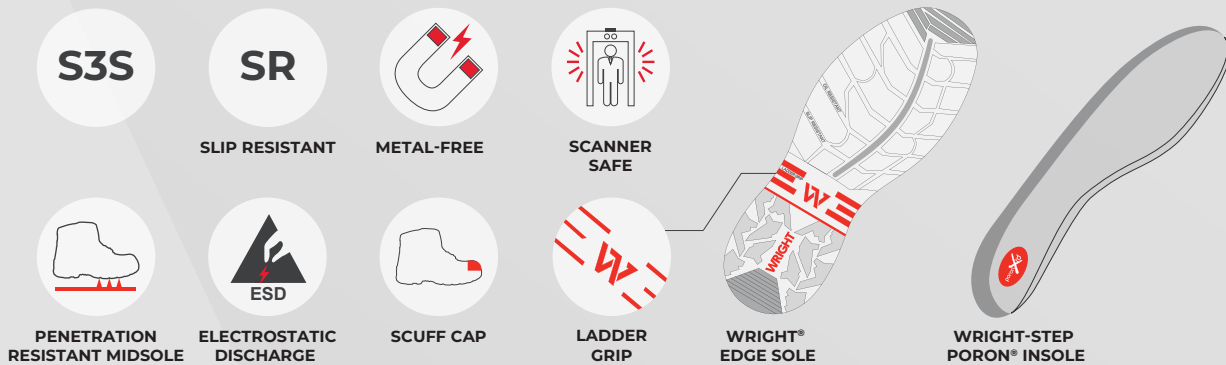

## S3S SR FO SC LG ESD

Built for those who demand both strength and convenience, the Voyager features dual side zips with a velcro tab and a lace system for a secure yet effortless fit. Designed for rugged performance, this boot is made from finely selected full grain leather.

### TECHNICAL SPECIFICATIONS

NRCS/9002/273744/0689

CERTIFICATION

**CE EN ISO 20345:2022**

OUTSOLE

**Exclusive Wright® Edge dual density PU ladder grip sole**

CLASSIFICATION

**S3S SR FO SC LG ESD**

MIDSOLE

**Kevlar midsole for anti-penetration**

TOE PROTECTION

**Lightweight metal-free toe cap**

INSOLE

**Wright-Step insole featuring Poron® XRD®**

UPPER MATERIAL

**Full grain leather**

SLIP RESISTANCE

**SR - Tested for slip resistance on ceramic tile floor with glycerine**

UPPER COLOUR

**Brown | Black | Tan**

AVAILABLE SIZES

**3 - 13**