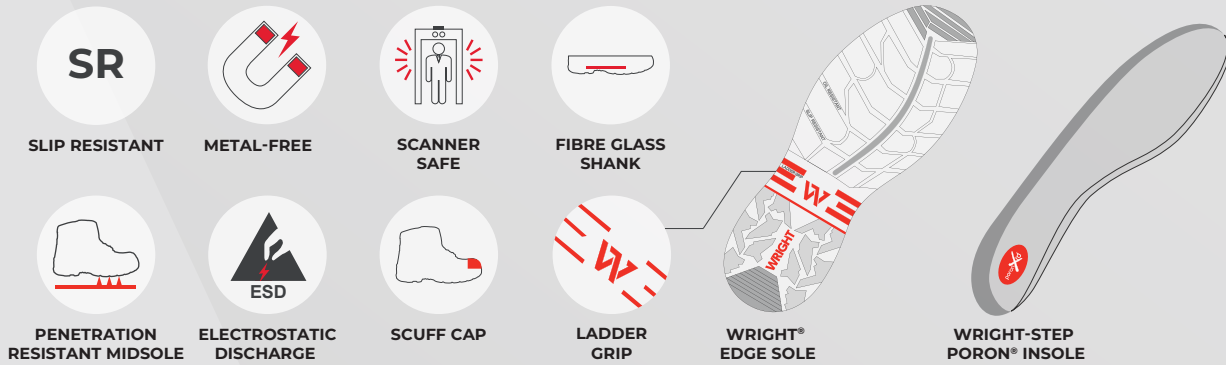

ONYX SERIES

BROWN SKU: WS1045
TAN SKU: WS1049 | BLACK SKU: WS1040

S3S SR FO SC LG ESD

A sleek, slip-on design with elasticated gussets for effortless wear. Crafted for a secure yet gentle fit. Classic style with next-level comfort. Built from hand-selected full grain leather. **Stability Core:** A precision-engineered fibreglass shank insert embedded in the midsole to provide midfoot stability, arch support, and torsion control. Designed to reduce fatigue and enhance ladder and uneven-ground performance without restricting forefoot flex.

TECHNICAL SPECIFICATIONS

NRCS/9002/273744/0687

CERTIFICATION

CE EN ISO 20345:2022

OUTSOLE

Exclusive Wright® Edge dual density PU ladder grip sole

CLASSIFICATION

S3S SR FO SC LG ESD

MIDSOLE

**Kevlar midsole for anti-penetration
Fibreglass shank for midfoot stability**

TOE PROTECTION

Lightweight metal-free toe cap

INSOLE

**Wright-Step insole featuring
Poron® XRD®**

UPPER MATERIAL

Full grain leather

SLIP RESISTANCE

**SR - Tested for slip resistance on
ceramic tile floor with glycerine**

UPPER COLOUR

Brown | Black | Tan

AVAILABLE SIZES

3 - 13