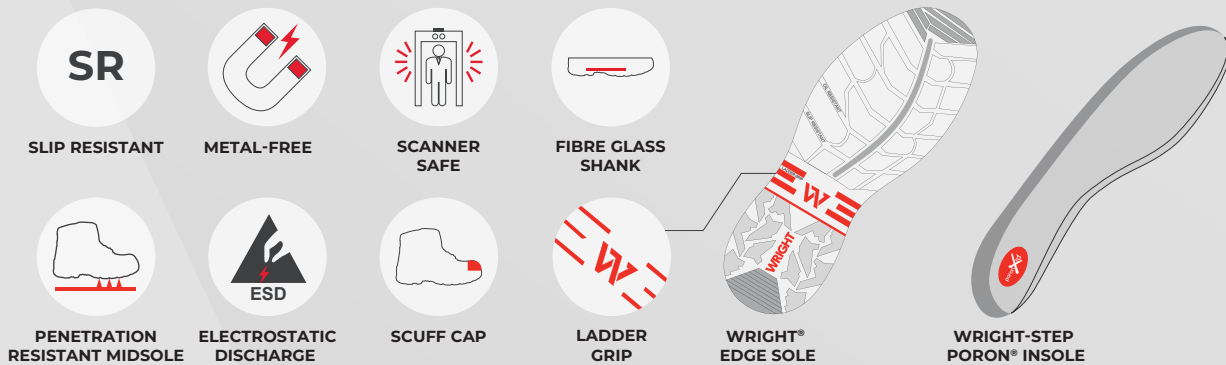

SIERRA SERIES

BROWN SKU: WS1025
HONEY SKU: WS1029 | BLACK SKU: WS1020

S3S SR FO SC LG ESD

A true standout in safety footwear. Stylish embossing on premium full grain leather, designed with a plush ergonomic fit, the Sierra holds strong in tough conditions - stylish, dependable and built for endurance.

Stability Core: A precision-engineered fibreglass shank insert embedded in the midsole to provide midfoot stability, arch support, and torsion control. Designed to reduce fatigue and enhance ladder and uneven-ground performance without restricting forefoot flex.

TECHNICAL SPECIFICATIONS

NRCS/9002/273744/0698

CERTIFICATION

CE EN ISO 20345:2022

OUTSOLE

Exclusive Wright® Edge dual density PU ladder grip sole

CLASSIFICATION

S3S SR FO SC LG ESD

SLIP RESISTANCE

**SR - Tested for slip resistance on
ceramic tile floor with glycerine**

UPPER COLOUR

Brown | Black | Honey

AVAILABLE SIZES

3 - 13