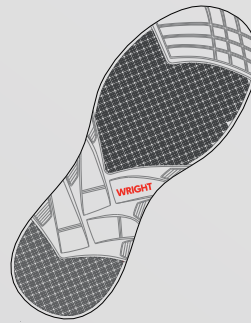

SPRINTER SNEAKER

SKU: WS1180

S3S SR HRO ESD

A sneaker that moves with you. The high-tensile nylon mesh upper moulds to your foot, providing a secure yet flexible fit for all-day comfort. Feather light yet built for performance.

S3S

SR

SLIP RESISTANT

METAL-FREE

SCANNER SAFE

PENETRATION RESISTANT MIDSOLE

ELECTROSTATIC DISCHARGE

HEAT RESISTANT

WRIGHT® AEROLITE SOLE

ERGO-LIGHTWEIGHT MOULDED MEMORY FOAM INSOLE

TECHNICAL SPECIFICATIONS

NRCS/9002/273744/0708

CERTIFICATION

CE EN ISO 20345:2022

OUTSOLE

Exclusive Wright® Aerolite EVA/Rubber sole plus reinforced wra-round

CLASSIFICATION

S3S SR HRO ESD

MIDSOLE

Kevlar midsole for anti-penetration

TOE PROTECTION

Lightweight metal-free toe cap

INSOLE

Ergo-lightweight-moulded memory foam insole